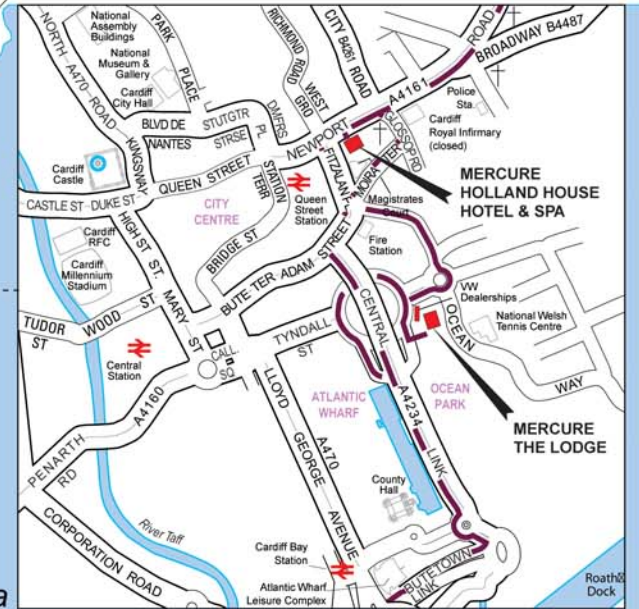

directions

Mapping produced by digital-mapping.co.uk Ltd. Cardiff ©2007 for Mercure Hotels

From M4 jnc 29
Follow main directions to Holland House on Newport Road. At this set of traffic lights just past our main hotel, turn left. At third set of lights, with the Magistrates Court on your left and the fire station ahead of you, bear slightly left keeping the fire station on your right. Follow this road to a roundabout with traffic sign art in the centre, take third exit, travel one hundred metres to the next roundabout take the first exit at roundabout and then turn immediately left signposted for VW dealership, follow road around to left and The Mercure Lodge is situated on your right.

From M4 jnc 33
Follow main directions up to and including A4234 Central Link then take the first exit off this road. Take fourth exit at roundabout, as if re-joining the A4234, then immediately left signposted for VW dealership, follow road around to left and The Mercure Lodge is situated on your right.

Parking
Parking for guests is available at both of our hotels.