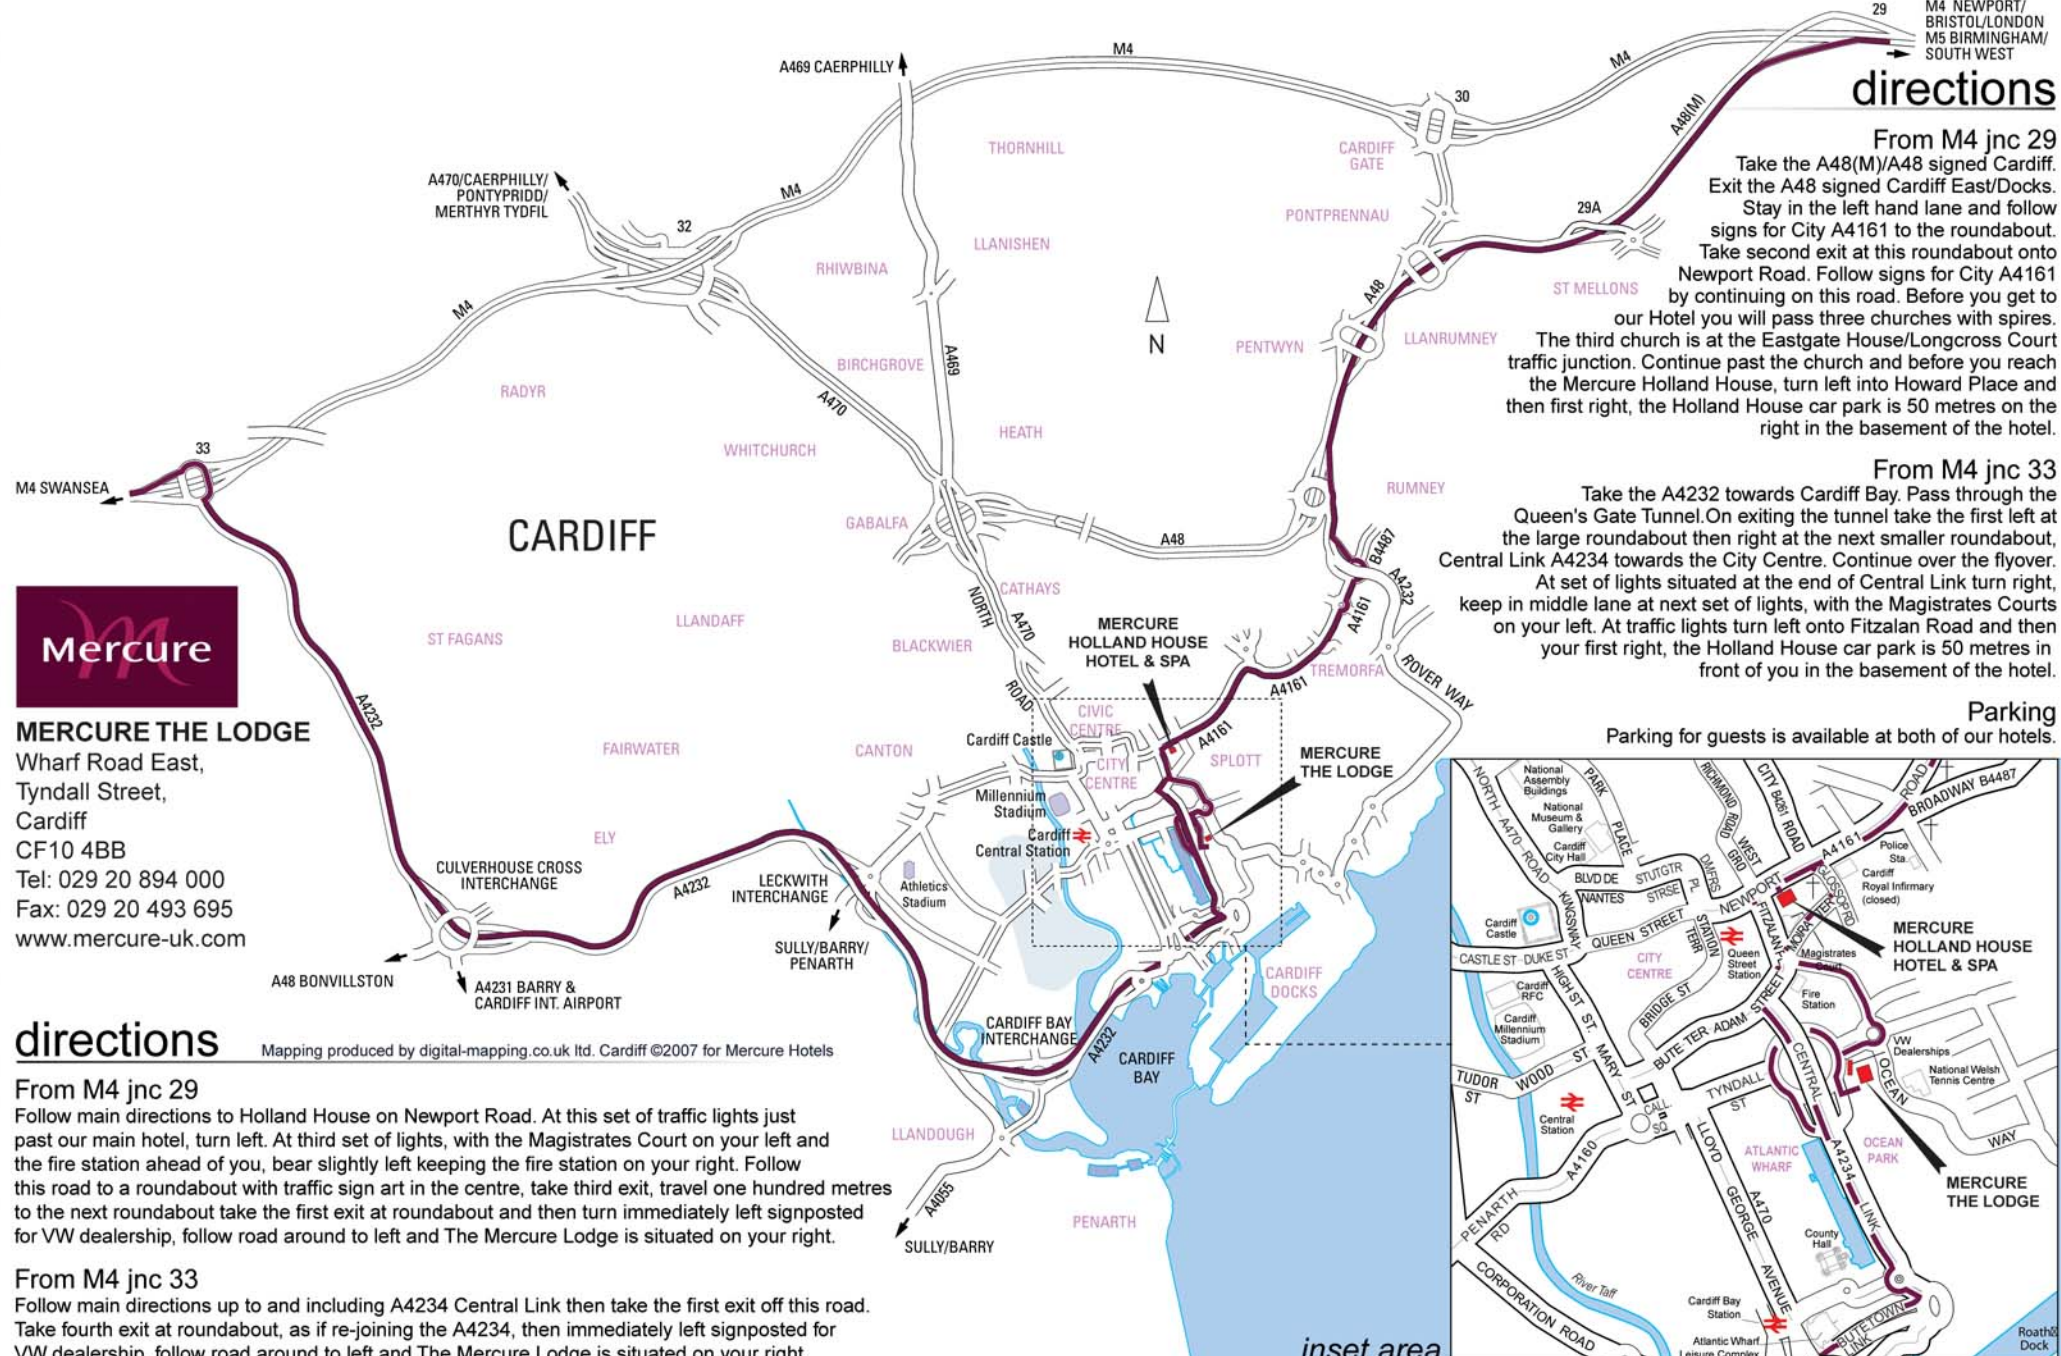

how to find us

MERCURE HOLLAND HOUSE HOTEL & SPA

24-26 Newport Road, Cardiff, CF24 0DD,

Tel: 029 20 435 000 Fax: 029 20 488 894

www.mercure-uk.com

directions

From M4 jnc 29
Take the A48(M)/A48 signed Cardiff.
Exit the A48 signed Cardiff East/Docks.
Stay in the left hand lane and follow signs for City A4161 to the roundabout.
Take second exit at this roundabout onto Newport Road. Follow signs for City A4161 by continuing on this road. Before you get to our Hotel you will pass three churches with spires. The third church is at the Eastgate House/Longcross Court traffic junction. Continue past the church and before you reach the Mercure Holland House, turn left into Howard Place and then first right, the Holland House car park is 50 metres on the right in the basement of the hotel.

From M4 jnc 33
Take the A4232 towards Cardiff Bay. Pass through the Queen's Gate Tunnel. On exiting the tunnel take the first left at the large roundabout then right at the next smaller roundabout, Central Link A4234 towards the City Centre. Continue over the flyover. At set of lights situated at the end of Central Link turn right, keep in middle lane at next set of lights, with the Magistrates Courts on your left. At traffic lights turn left onto Fitzalan Road and then your first right, the Holland House car park is 50 metres in front of you in the basement of the hotel.

From M4 jnc 29
Follow main directions to Holland House on Newport Road. At this set of traffic lights just past our main hotel, turn left. At third set of lights, with the Magistrates Court on your left and the fire station ahead of you, bear slightly left keeping the fire station on your right. Follow this road to a roundabout with traffic sign art in the centre, take third exit, travel one hundred metres to the next roundabout take the first exit at roundabout and then turn immediately left signposted for VW dealership, follow road around to left and The Mercure Lodge is situated on your right.